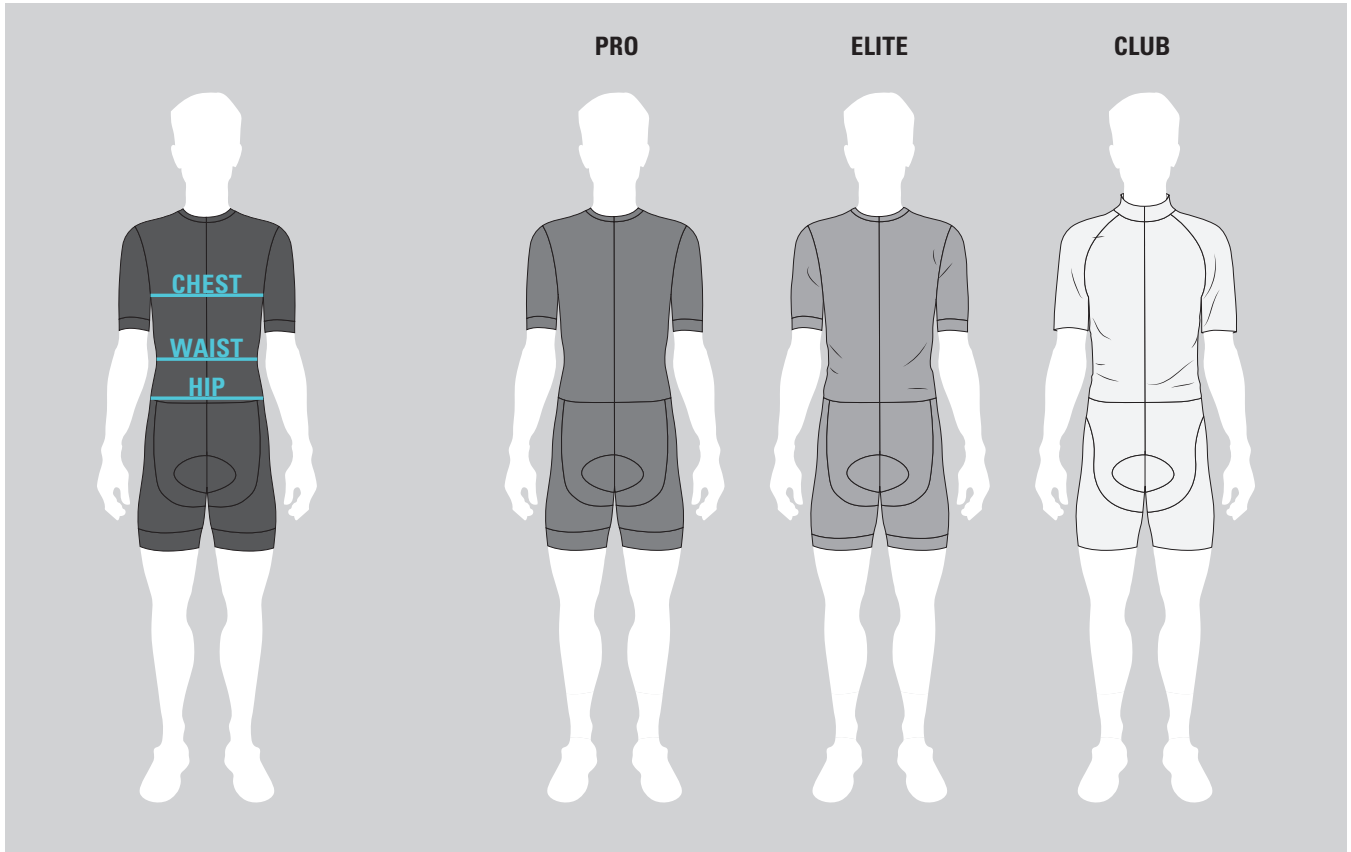

LE COL

CUSTOM

MENS SIZE GUIDE

CMs	XXS	XS	S	M	L	XL	XXL	XXXL	4XL	5XL
Chest	89 - 93	93 - 97	97 - 101	101 - 106	106 - 112	112 - 118	118 - 124	124 - 130	130 - 136	136 - 142
Waist	70 - 74	74 - 78	78 - 82	82 - 87	87 - 93	93 - 99	99 - 105	105 - 111	111 - 117	117 - 123
Hips	85.5 - 89.5	89.5 - 93.5	93.5 - 97.5	97.5 - 102.5	102.5 - 108.5	108.5 - 114.5	114.5 - 120.5	120.5 - 126.5	126.5 - 132.5	132.5 - 138.5

INCHES	XXS	XS	S	M	L	XL	XXL	XXXL	4XL	5XL
Chest	35 - 36.6	36.6 - 38.2	38.2 - 39.8	39.8 - 41.7	41.7 - 44.1	44.1 - 46.5	46.5 - 48.8	48.8 - 51.2	51.2 - 53.5	53.5 - 55.9
Waist	27.6 - 29.1	29.1 - 30.7	30.7 - 32.3	32.3 - 34.3	34.3 - 36.6	36.6 - 39	39 - 41.3	41.3 - 43.7	43.7 - 46.1	46.1 - 48.4
Hips	33.7 - 35.2	35.2 - 36.8	36.8 - 38.4	38.4 - 40.4	40.4 - 42.7	42.7 - 45.1	45.1 - 47.4	47.4 - 49.8	49.8 - 52.2	52.2 - 54.5

This chart is to be used as a guideline only. Due to the stretchy nature of our garments, your size may vary based on personal preferences.

LE COL

CUSTOM

WOMENS SIZE GUIDE

CMs	XXS	XS	S	M	L	XL	XXL	XXXL	4XL	5XL
Chest	79.5 - 84.5	84.5 - 89.5	89.5 - 94.5	94.5 - 99.5	99.5 - 104.5	104.5 - 109.5	109.5 - 114.5	114.5 - 119.5	119.5 - 124.5	124.5 - 129.5
Waist	60.5 - 65.5	65.5 - 70.5	70.5 - 75.5	75.5 - 80.5	80.5 - 85.5	85.5 - 90.5	90.5 - 95.5	95.5 - 100.5	100.5 - 105.5	105.5 - 110.5
Hips	85.5 - 90.5	90.5 - 95.5	95.5 - 100.5	100.5 - 105.5	105.5 - 110.5	110.5 - 115.5	115.5 - 120.5	120.5 - 125.5	125.5 - 130.5	130.5 - 135.5