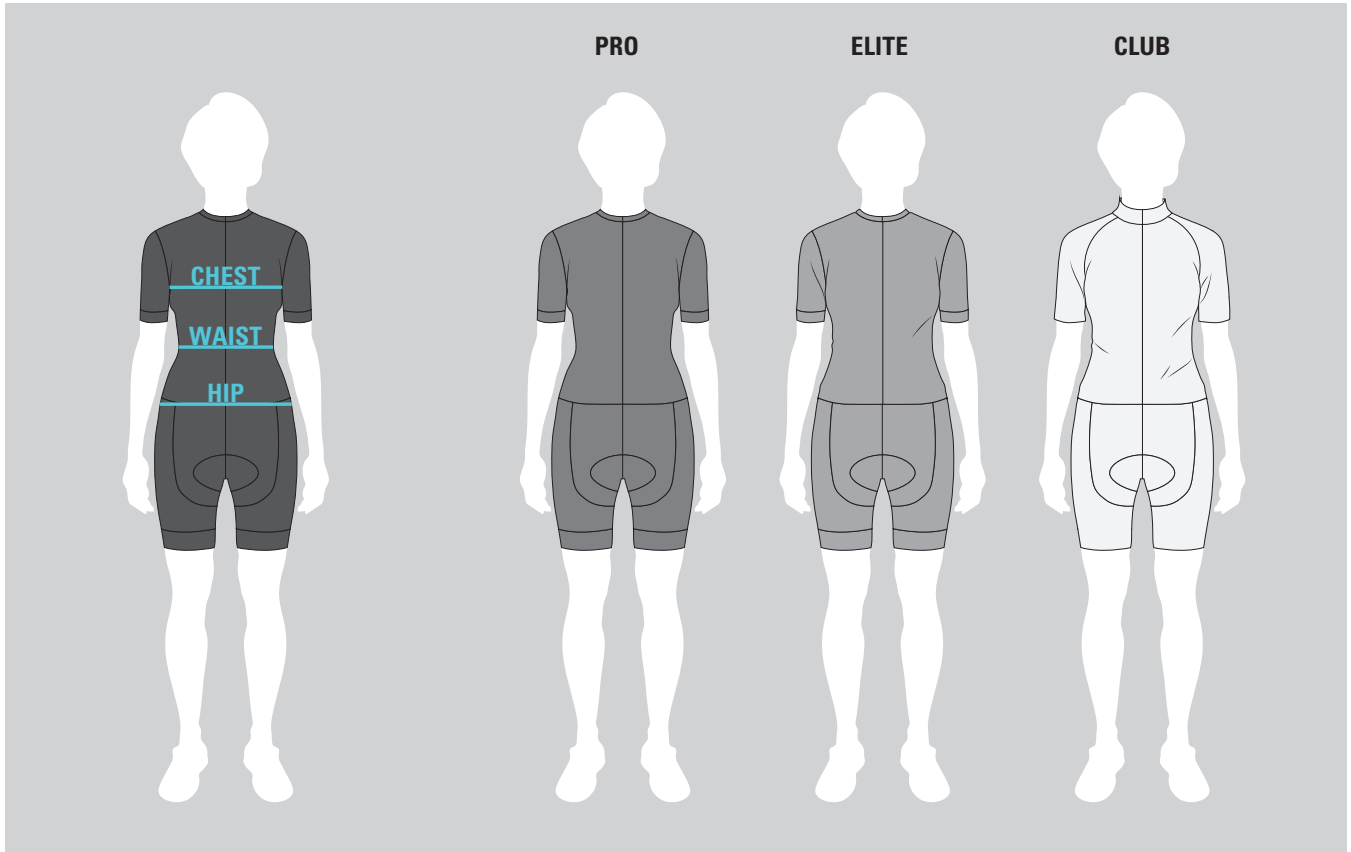

LE COL

CUSTOM

MENS SIZE GUIDE

CMs	XXS	XS	S	M	L	XL	XXL	XXXL	4XL	5XL
Chest	89 - 93	93 - 97	97 - 101	101 - 106	106 - 112	112 - 118	118 - 124	124 - 130	130 - 136	136 - 142
Waist	70 - 74	74 - 78	78 - 82	82 - 87	87 - 93	93 - 99	99 - 105	105 - 111	111 - 117	117 - 123
Hips	85.5 - 89.5	89.5 - 93.5	93.5 - 97.5	97.5 - 102.5	102.5 - 108.5	108.5 - 114.5	114.5 - 120.5	120.5 - 126.5	126.5 - 132.5	132.5 - 138.5

INCHES	XXS	XS	S	M	L	XL	XXL	XXXL	4XL	5XL
Chest	35 - 36.6	36.6 - 38.2	38.2 - 39.8	39.8 - 41.7	41.7 - 44.1	44.1 - 46.5	46.5 - 48.8	48.8 - 51.2	51.2 - 53.5	53.5 - 55.9
Waist	27.6 - 29.1	29.1 - 30.7	30.7 - 32.3	32.3 - 34.3	34.3 - 36.6	36.6 - 39	39 - 41.3	41.3 - 43.7	43.7 - 46.1	46.1 - 48.4
Hips	33.7 - 35.2	35.2 - 36.8	36.8 - 38.4	38.4 - 40.4	40.4 - 42.7	42.7 - 45.1	45.1 - 47.4	47.4 - 49.8	49.8 - 52.2	52.2 - 54.5

This chart is to be used as a guideline only. Due to the stretchy nature of our garments, your size may vary based on personal preferences.

LE COL

CUSTOM

WOMENS SIZE GUIDE

CMs	XXS	XS	S	M	L	XL	XXL	XXXL	4XL	5XL
Chest	79.5 - 84.5	84.5 - 89.5	89.5 - 94.5	94.5 - 99.5	99.5 - 104.5	104.5 - 109.5	109.5 - 114.5	114.5 - 119.5	119.5 - 124.5	124.5 - 129.5
Waist	60.5 - 65.5	65.5 - 70.5	70.5 - 75.5	75.5 - 80.5	80.5 - 85.5	85.5 - 90.5	90.5 - 95.5	95.5 - 100.5	100.5 - 105.5	105.5 - 110.5
Hips	85.5 - 90.5	90.5 - 95.5	95.5 - 100.5	100.5 - 105.5	105.5 - 110.5	110.5 - 115.5	115.5 - 120.5	120.5 - 125.5	125.5 - 130.5	130.5 - 135.5