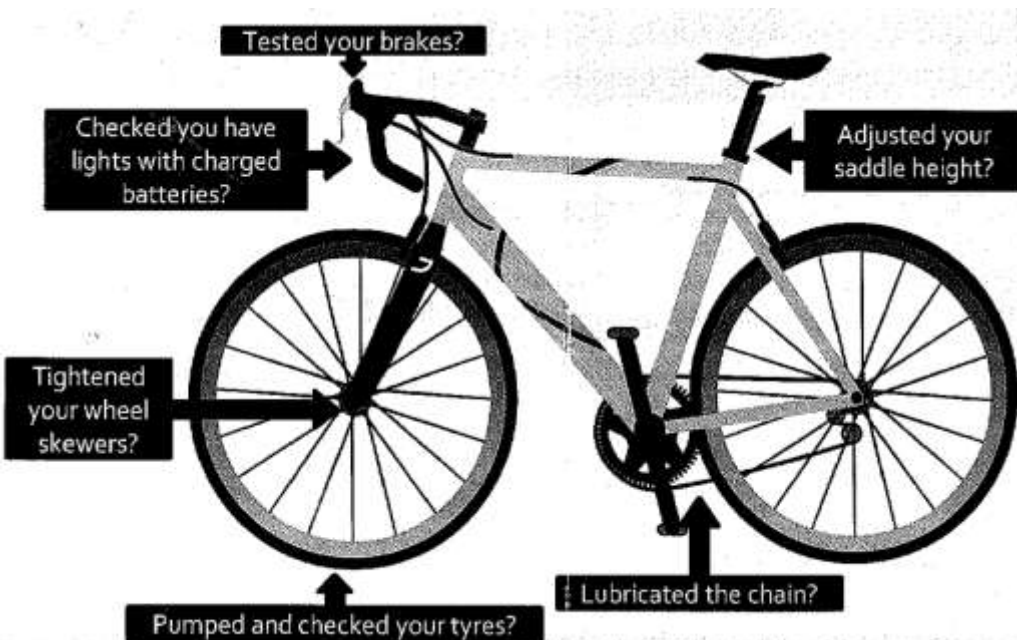

Have you checked your bike?

What we expect of our riders:

- Courtesy to other riders, road users and public
- No bad language
- Safe riding at all times
- No litter!

What you'll need to get started:

- Helmet
- Water or drink
- Snacks
- Pump and spare inner tubes
- Appropriate clothes
- Working Lights (Winter)
- Cycling glasses (Optional)